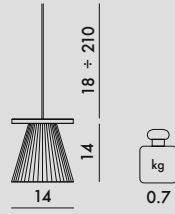

9131/9133 Hanging