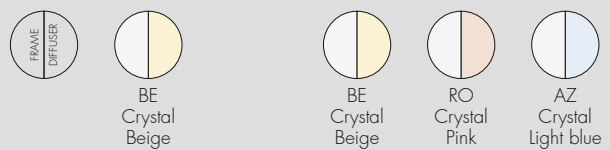

Transparent thermoplastic technopolymer covered in fabric

9131/9125/9133/9126 9110/B9110/U9110/Z9110

Alternative sources: E14 max 28W Halo, E14 max 5W Led

JJ02

One E14 5W LED light bulb

Cannot be sold separately from 9131/9125/9110/B9110