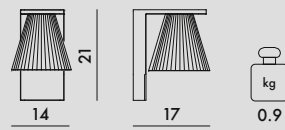

9125/9126 Sconce