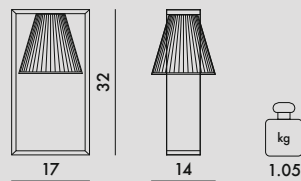

9110/B9110/U9110/Z9110 Table lamp