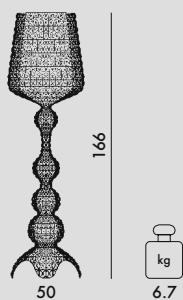

## 9180/B9180/U9180/Z9180 WITH DIMMER

### MATERIAL

Transparent or mass-dyed thermoplastic technopolymer

### MATERIAL

Transparent or mass-dyed thermoplastic technopolymer

9180/B/U/Z	1	12.26	0.562	57X173X57
9185/B/U	1	12.26	0.562	57X173X57